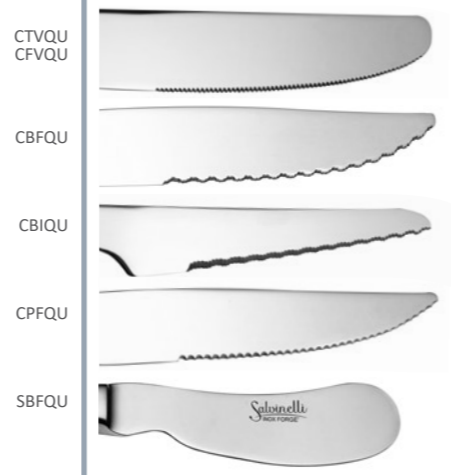

*SEGHETTO COLTELLO
KNIFE SERRATION
SIERRA CUCHILLO